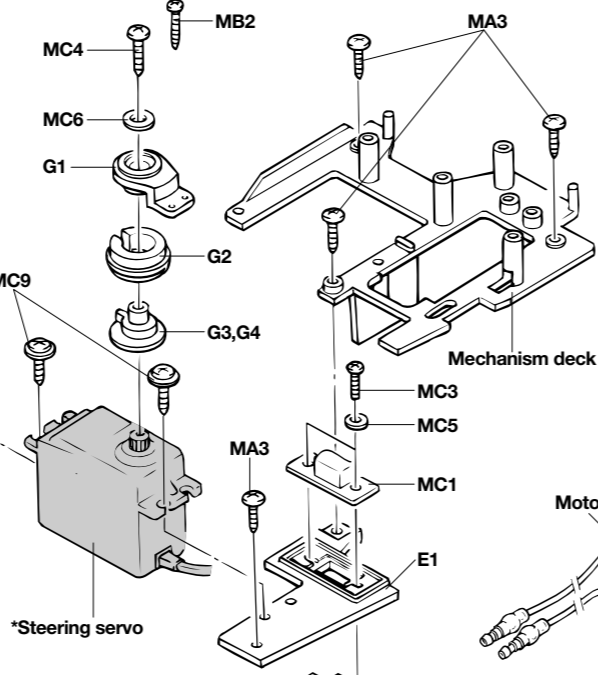

MAD FIGHTER

<<Front damper>>

*Tamiya C.P.R. Unit or electronic speed control & receiver

Double-sided tape

*Receiver switch

Snap pin

Front tire & Wheel

*Power source: Tamiya Ni-Cd 7.2V Racing pack battery

Antenna pipe

Rear tire & Wheel

<<Gearbox>>

<<Differential gear>>

Body

MA1

Snap pin

Snap pin

MC8

MB8

MC8

MB8

MC8

Optional 3 step speed controller is included in kit exported to some countries and it is available separately. Item No. is 9415702. Parts marked * are not included in kit.