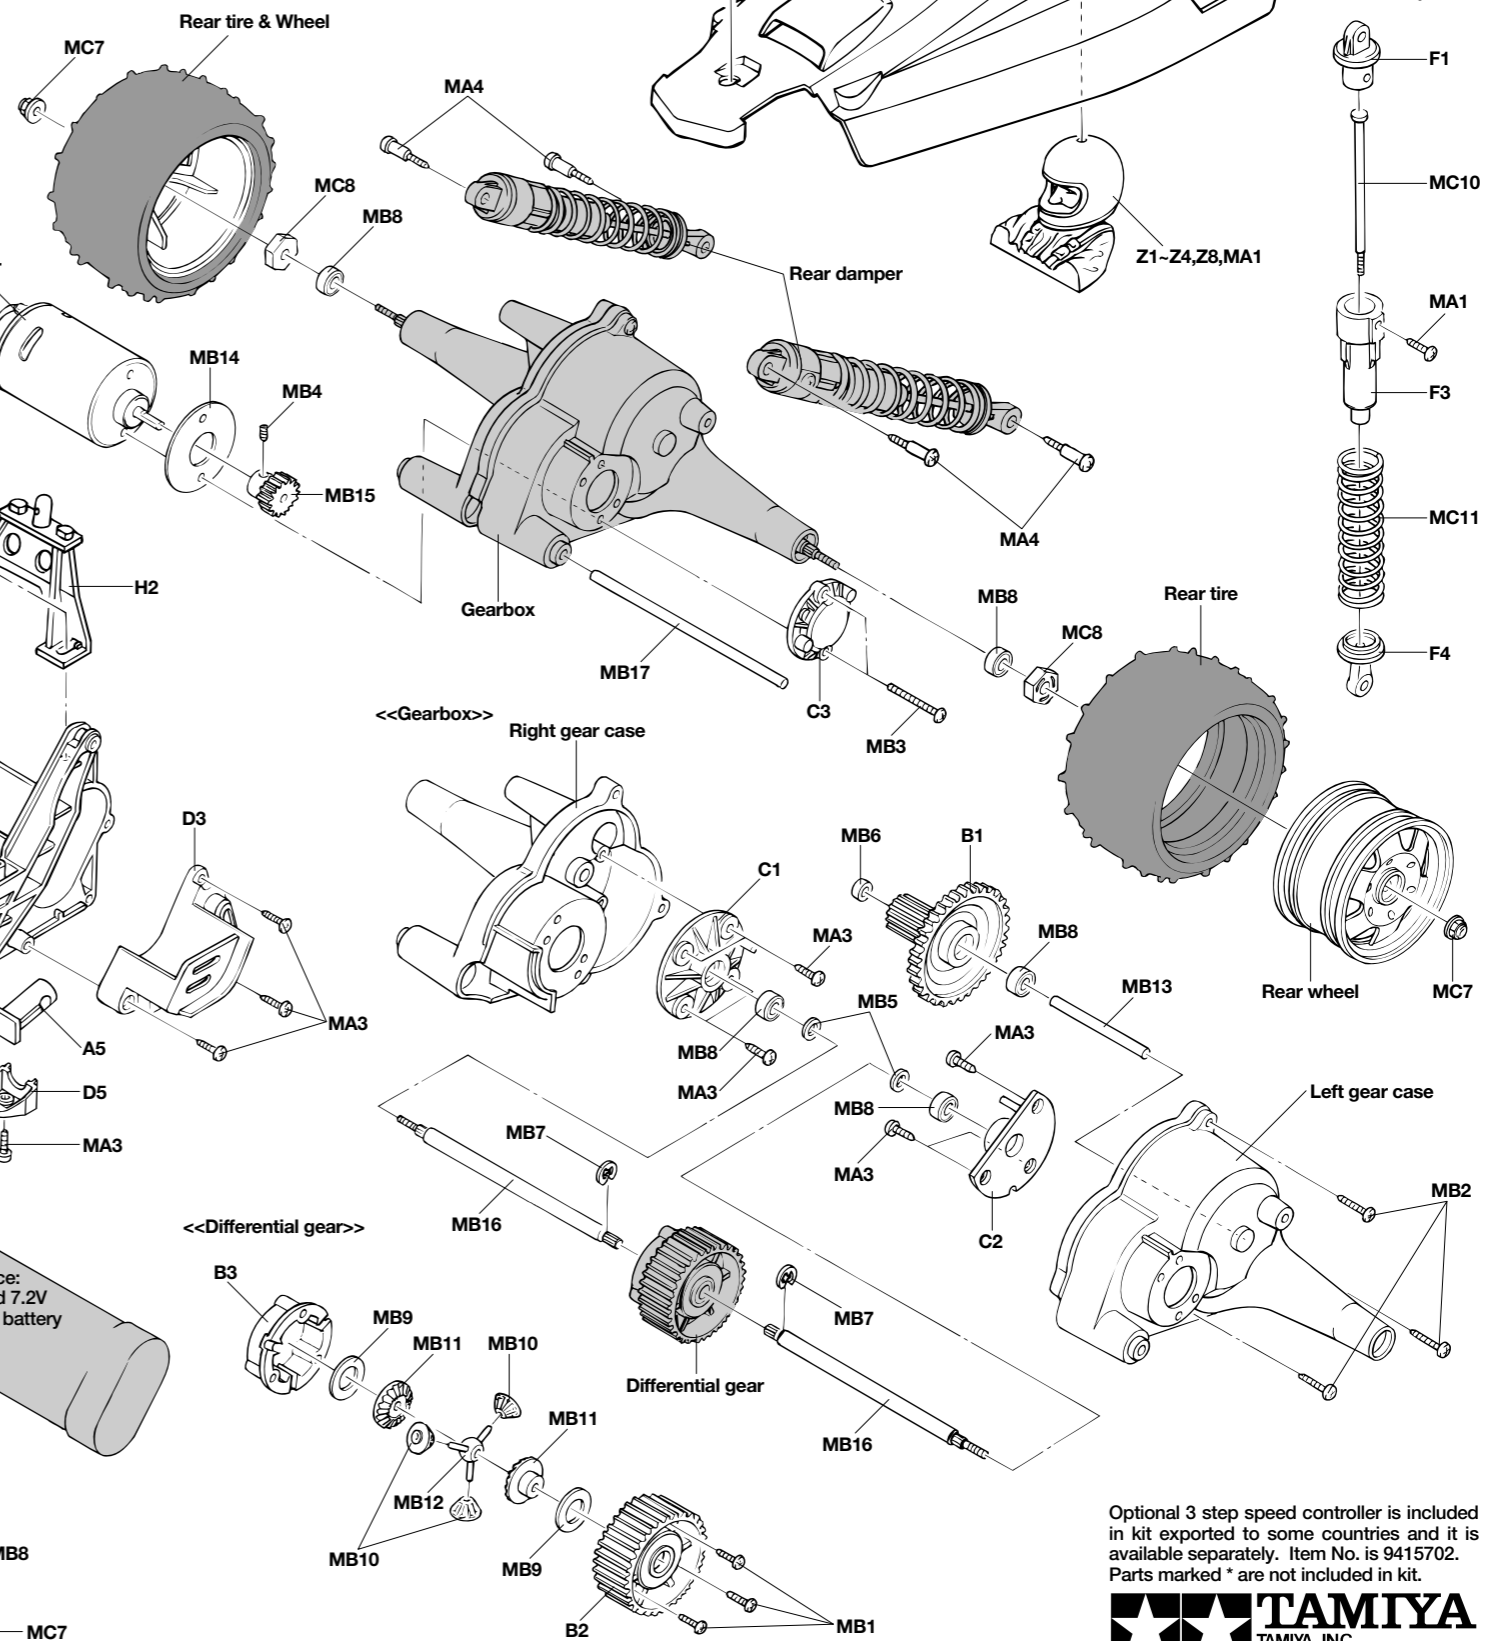

MAD FIGHTER

<<Front damper>>

*Tamiya C.P.R. Unit or electronic speed control & receiver

Double-sided tape

*Receiver switch

Snap pin

Front tire & Wheel

*Power source: Tamiya Ni-Cd 7.2V Racing pack battery

Antenna pipe

Rear tire & Wheel

<<Gearbox>>

<<Differential gear>>

Body

MA1

Snap pin

Snap pin