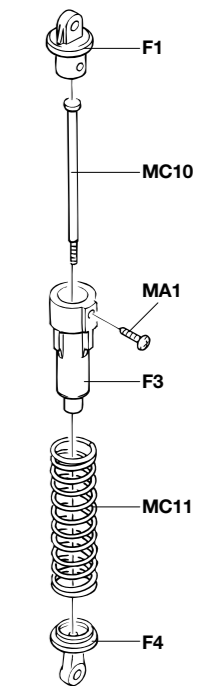

MAD FIGHTER

<<Front damper>>

*Tamiya C.P.R. Unit or electronic speed control & receiver

Double-sided tape

*Receiver switch

Snap pin

Front tire & Wheel

*Power source: Tamiya Ni-Cd 7.2V Racing pack battery

Antenna pipe

Rear tire & Wheel

<<Gearbox>>

<<Differential gear>>

Body

MA1

Snap pin

Snap pin

<<Rear damper>>

Z1-Z4, Z8, MA1

Z1-Z4, Z8, MA1

Rear tire

MC8

MB8

MC8

MB8