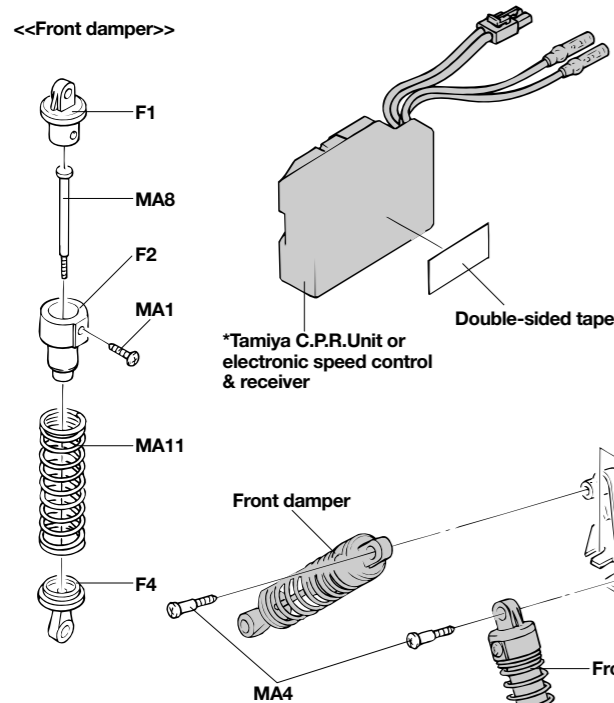

MAD FIGHTER

<<Front damper>>

*Tamiya C.P.R. Unit or electronic speed control & receiver

Double-sided tape

*Receiver switch

Snap pin

Front tire & Wheel

*Power source: Tamiya Ni-Cd 7.2V Racing pack battery

Antenna pipe

Rear tire & Wheel

<<Gearbox>>

<<Differential gear>>

Body

MA1

Snap pin

Snap pin