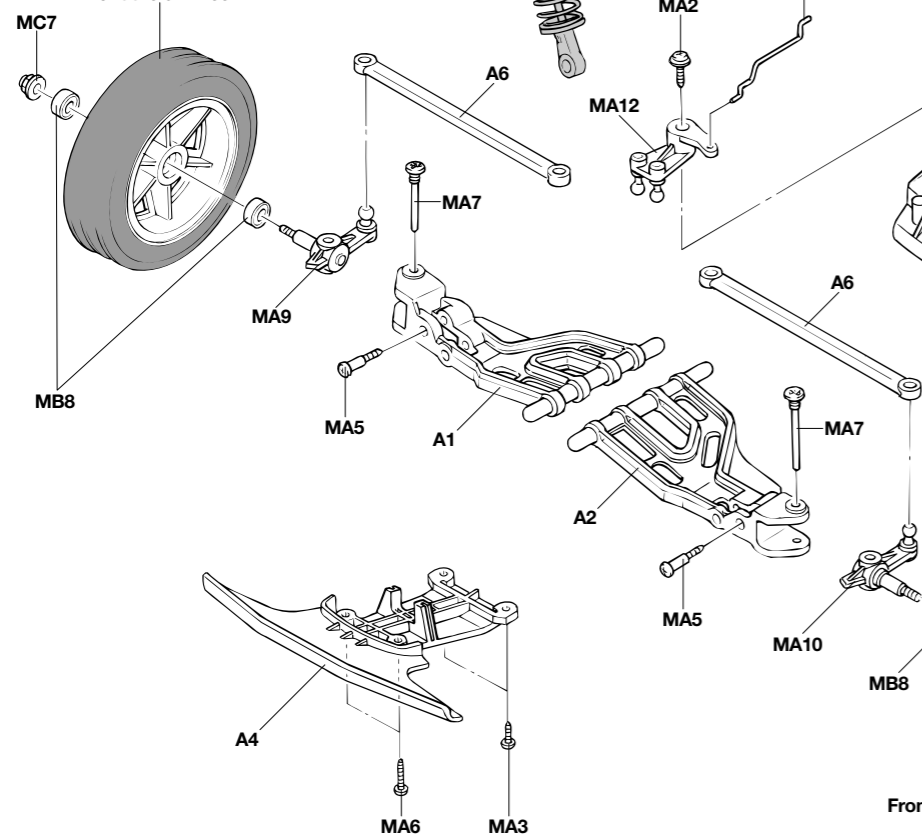

MAD FIGHTER

<<Front damper>>

*Tamiya C.P.R. Unit or electronic speed control & receiver

Double-sided tape

*Receiver switch

Snap pin

Front tire & Wheel

*Power source: Tamiya Ni-Cd 7.2V Racing pack battery

Antenna pipe

Rear tire & Wheel

<<Gearbox>>

<<Differential gear>>

Body

MA1

Snap pin

Snap pin