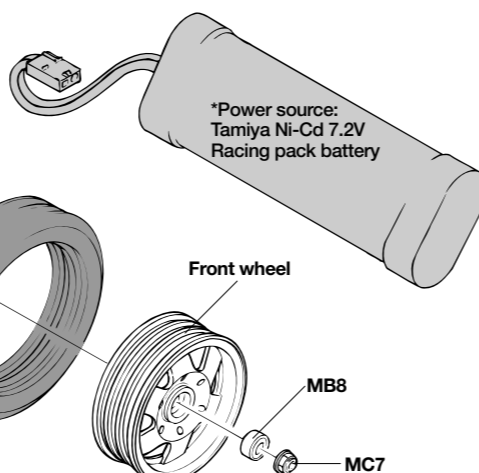

MAD FIGHTER

<<Front damper>>

*Tamiya C.P.R. Unit or electronic speed control & receiver

Double-sided tape

*Receiver switch

Snap pin

Front tire & Wheel

*Power source: Tamiya Ni-Cd 7.2V Racing pack battery

Antenna pipe

Rear tire & Wheel

<<Gearbox>>

<<Differential gear>>

Body

MA1

Snap pin

Snap pin