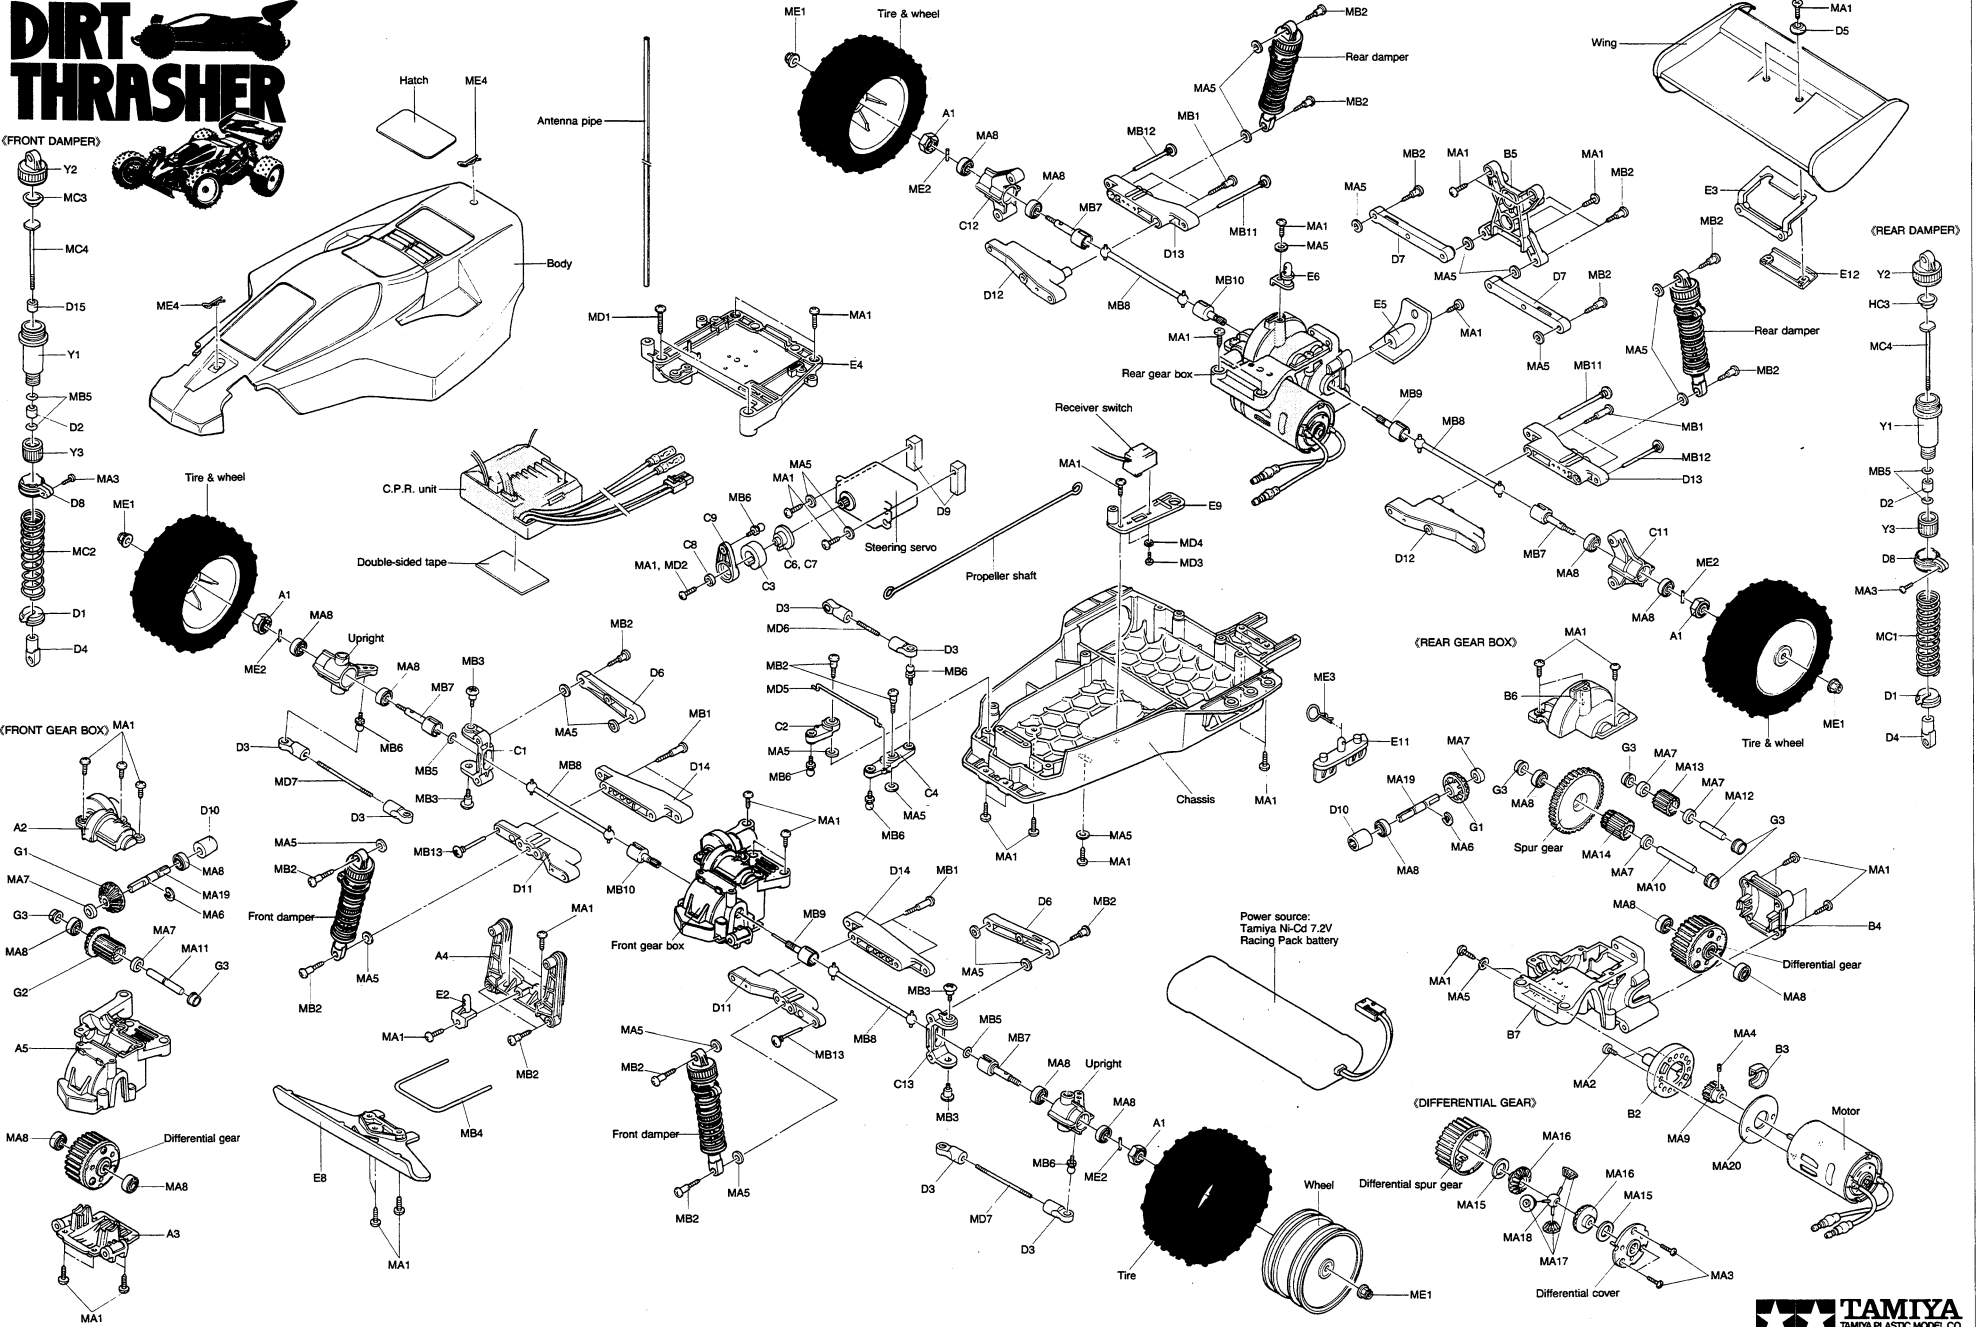

Parts Breakdown

ITEM 58160

DIRT THRASHER