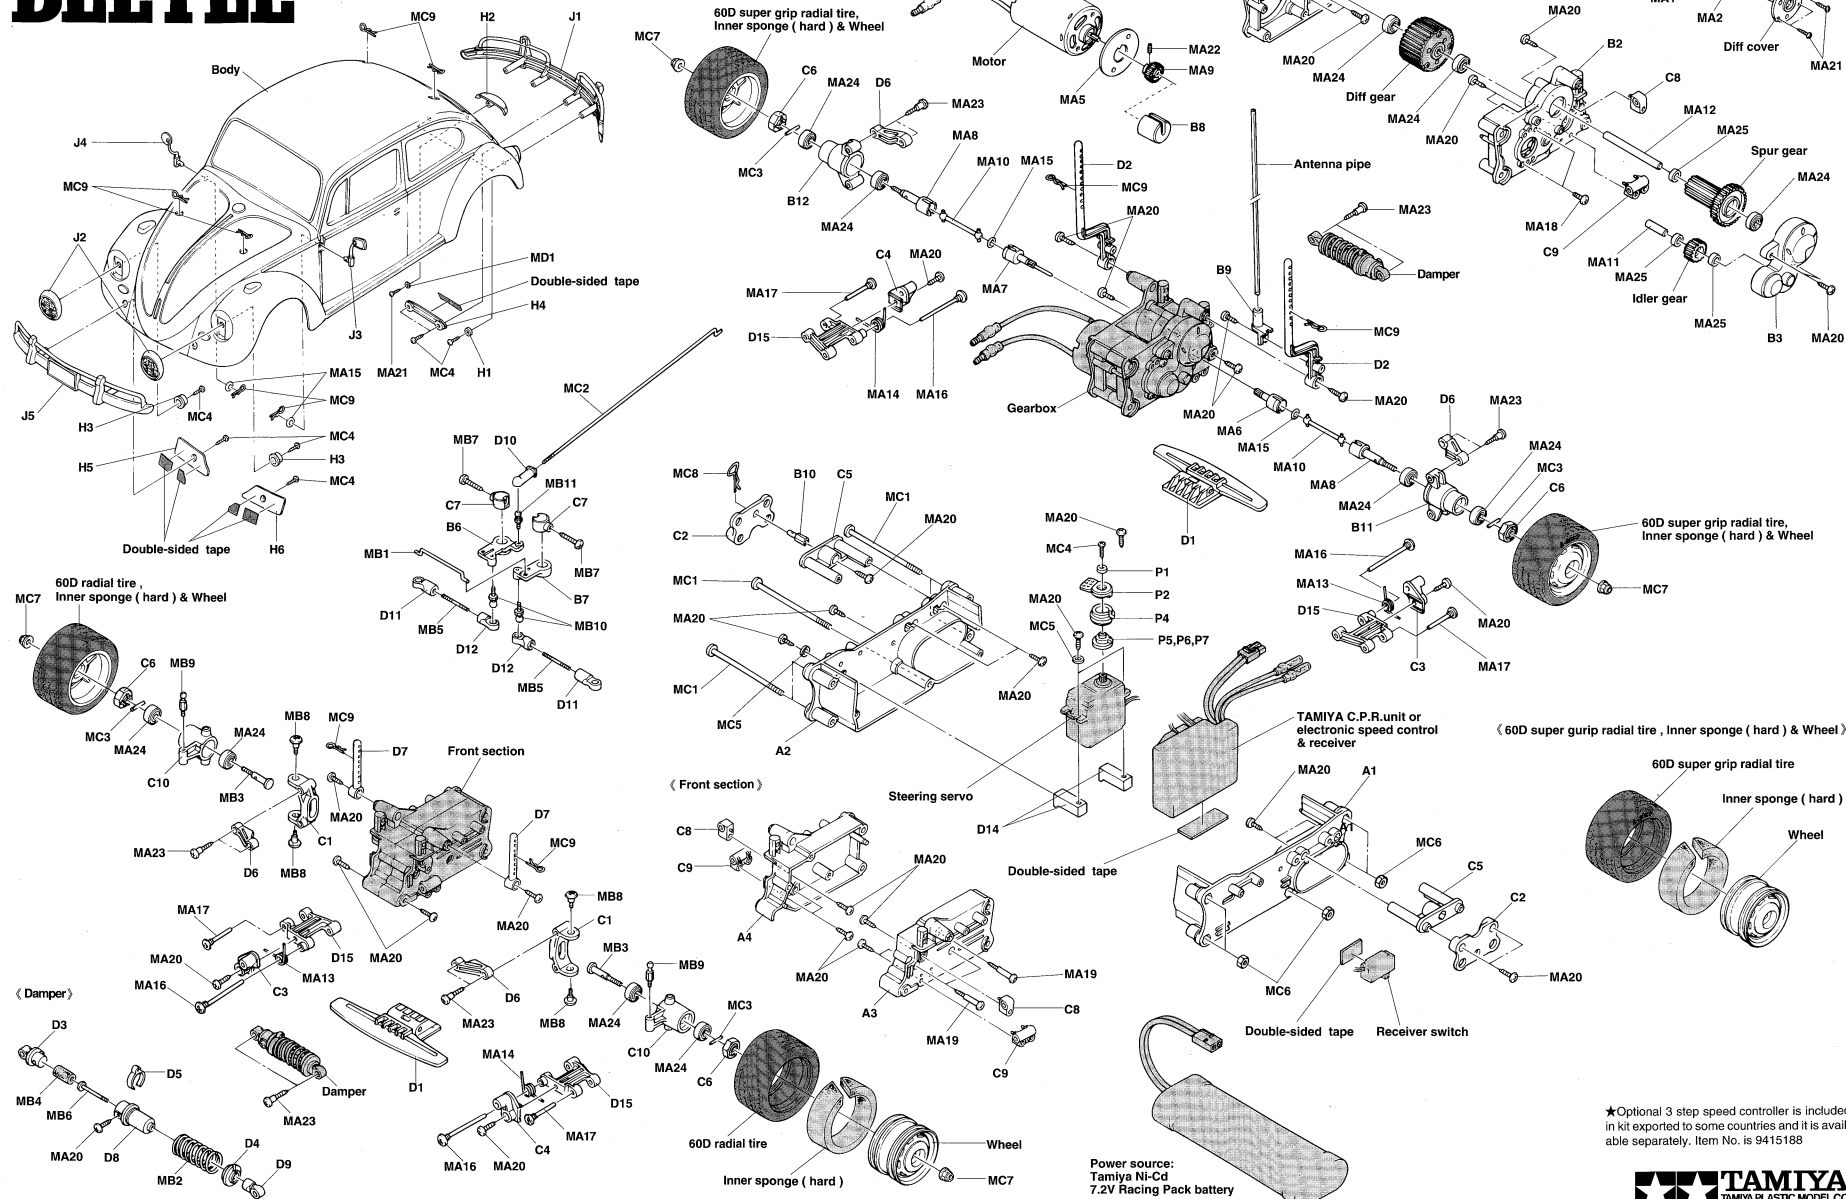

Parts Breakdown

VOLKSWAGEN BEETLE

ITEM 58173